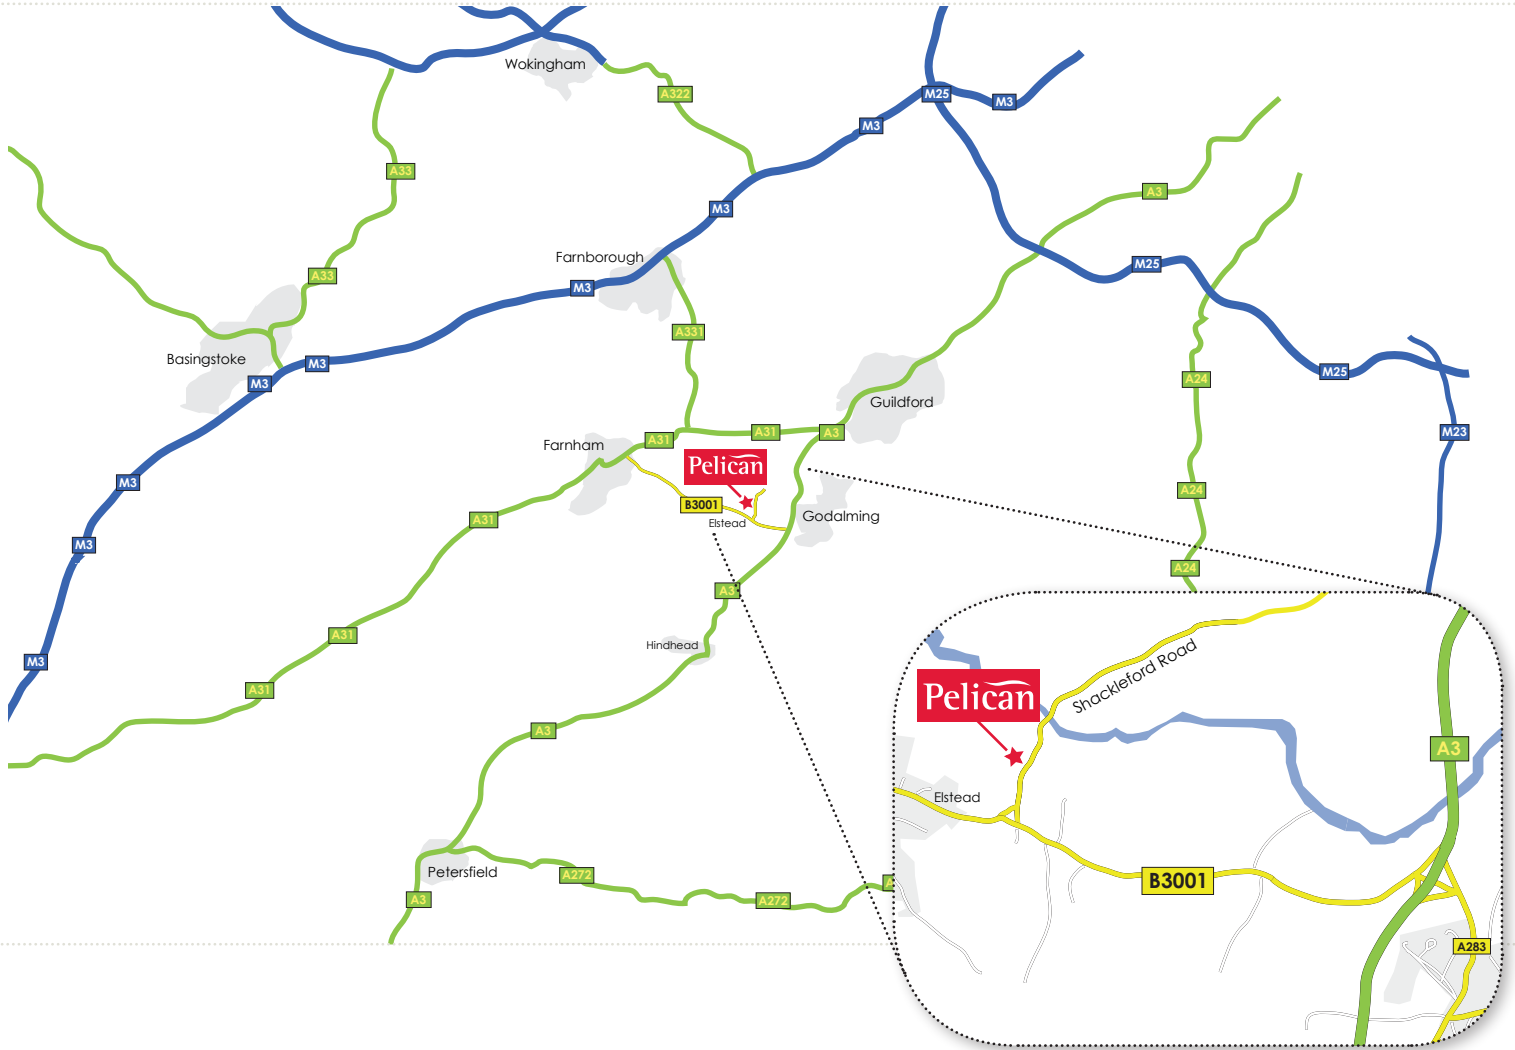

## From M25

- Leave the M25 at Junction signed **London/Guildford**
- Join the A3 towards Guildford and continue for 14 miles
- Leave the A3 taking the exit towards **Milford/Petworth/A283/Haslemere/A286/Elstead/B3001**
- At the roundabout, take the 3rd exit onto A283 heading to **London/Guildford/A3**
- At the roundabout, take the 1st exit onto **Elstead Rd/B3001 heading to Farnham/Elstead**
- Continue to follow **B3001**
- Turn right at **Shackleford Rd**
- **Tanshire Park** is situated on the left. Allocated visitor parking is available. Pelican's offices are located in **Ash House**.

## By Train

- Godalming is on the main Portsmouth Harbour line from London Waterloo, via Woking and Guildford. A change at Guildford may be necessary.
- Pelican's offices are 5 miles away from Godalming. Taxi facilities are easily available from the train station.